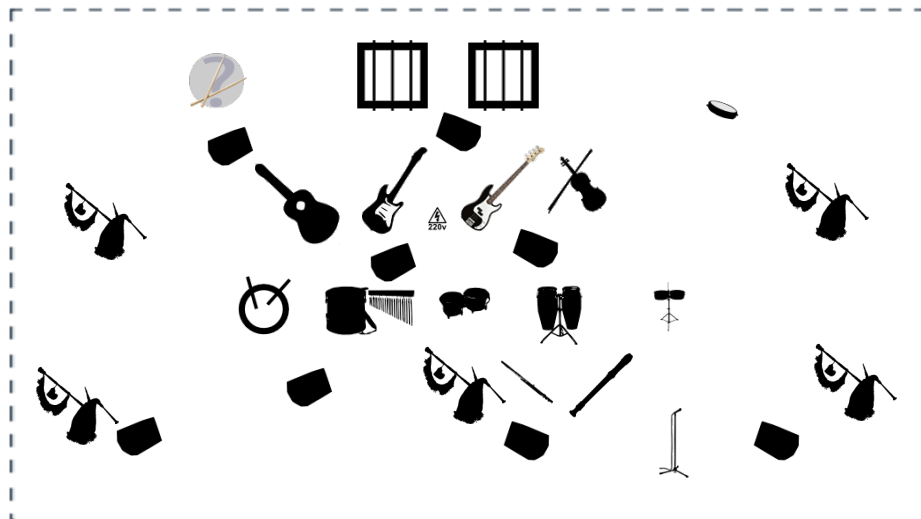

## Rider Lume de Biqueira

## List of channels

	Instrument	Microphone	Effects (optional)	Comments
1	Bagpipe	Shure SM57		
2	Flute	Shure SM57		
3	Recorder	Shure SM57		
4	Voice	Shure SM58		
5	Bagpipe	AKG C414		4 BAGPIPES
6	Bagpipe	AKG C414		4 BAGPIPES
7	Bagpipe	AKG C414		4 BAGPIPES
8	Bagpipe	AKG C414		4 BAGPIPES
9	Drum	AKG C414		4 HIGH VOLTAGE DRUMS
10	Tom Set	Shure SM57		
11	Concert Chimes	AKG C414		
12	Bongos	Shure SM57		
13	Congas	Shure SM57		
14	Tenor Drum	Shure SM57		3 TENOR DRUMS
15	Classic Guitar	DI - Line		
16	Electric Guitar	DI - Line		
17	Bass	DI - Line		
18	Fiddle	DI - Line		
19	Drum Kit	Other (specify)		Complete drum kit
20	Bass Drum	Shure Beta52		
21	Bass Drum	Shure Beta52		
22	Tambourine	Shure SM57		4 TAMBOURINES